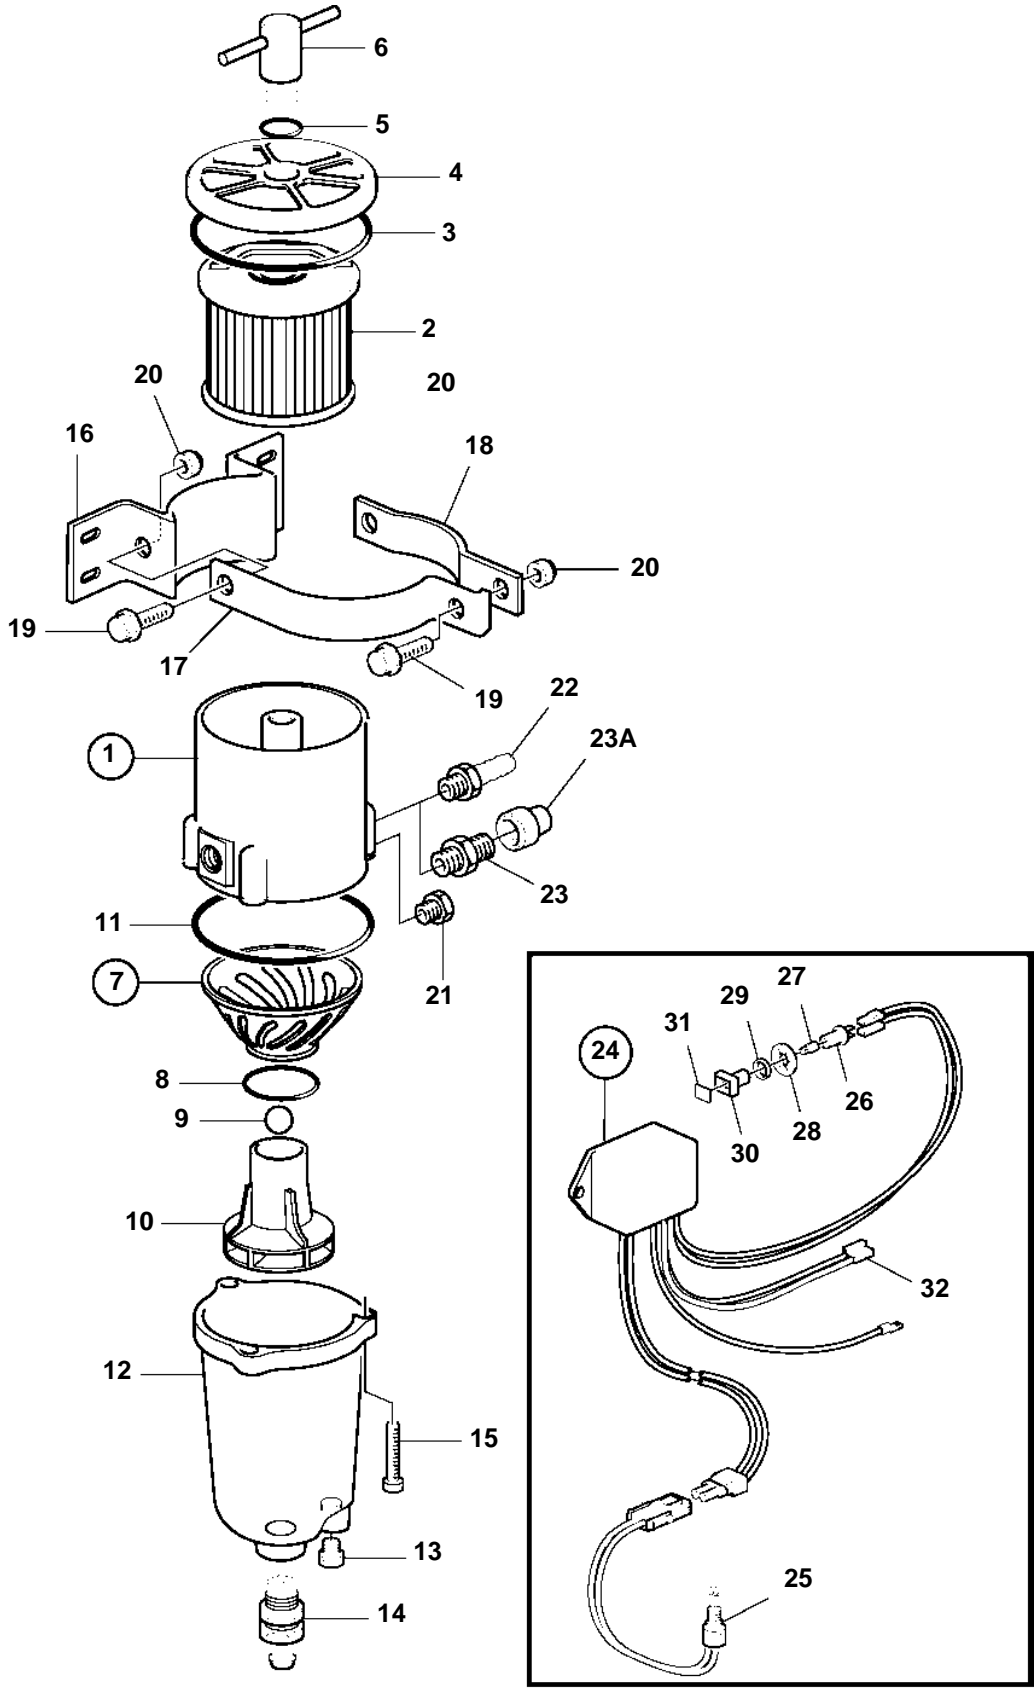

MD2010C, MD2020C, MD2030C, MD2040C

MD2010C, MD2020C, MD2030C, MD2040C

REF	PART NO.	QTY	DESCRIPTION	SEE SEC.	NOTES
1	861143	1	Fuel filter		REPL BY 877762
			Bulletin 50-03	50-03-EN	Extra Fuel/Water Separators, D2010, D22
			Bulletin 50-10	50-10-EN	Changes in Fuel Filter Program due to Legislation
			Bulletin 50-11A	50-11A-EN	Fuel Filters / Water Separators
2	861014	1	• Insert		
3	838504	1	• Gasket		
4		1	• Cover		
5	838505	1	• O-ring		
6		1	• Knob		
7	861455	1	• Strainer		
8		1	• • O-ring		
9		1	• • Ball		
10		1	• • Insert		
11	838502	1	• • O-ring		
12	3838848	1	• Bowl		(861453)
13		1	• Plug		
14	861456	1	• Tap		
15	950024	4	• Screw		
16		1	• Bracket		
17		1	• Clamp		
18		1	• Clamp		
19		3	• Screw		
20		3	• Nut		
21		1	• Plug		
22	3825000	X	Nipple		(834781)
23	954337	X	Nipple		
23A	954323	X	Cap nut		
24	1140724	1	Level guard		
25	1140624	1	• Level sensor		
26	808175	1	• Bulb socket		
27	19923	1	• Bulb		12V, 2W
	182059	1	• Bulb		24V, 3W
28	967583	1	• Retainer		
29	829714	1	• Seal		
30	838455	1	• Retainer		
31	872591	1	• Symbol strip		
32		X	• Cables and terminals	1963	